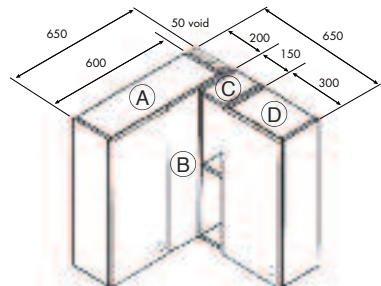

To create a corner wall solution as illustrated below you will need to order the following items:

1. 600mm corner wall unit (A), which includes blanking panel (B)
2. 150mm open shelf wall unit (C)
3. 300mm wall unit (D)