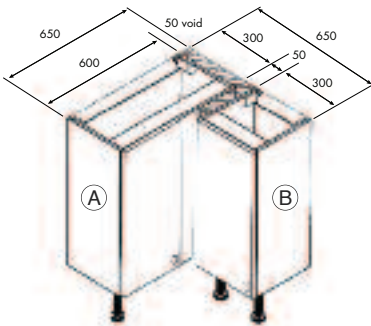

Alterna

This range of Pear Shaker and Gloss White finishes offers just that little bit extra when it comes to style and detail. Sherwood boasts the characteristic Shaker door design and Arctic has a high-shine door with a softly chamfered edge. Both door styles come complete with the handles shown and are available in the full range of unit options on the following pages.

To create a corner base solution as illustrated below you will need to order the following items:

1. 600mm corner base unit, which includes blanking panel and corner post (A)
2. 300mm base unit (B)

To create a corner wall solution as illustrated below you will need to order the following items:

1. 600mm corner wall unit (A), which includes blanking panel (B)
2. 150mm open shelf wall unit (C)
3. 300mm wall unit (D)

Dimensions in millimetres